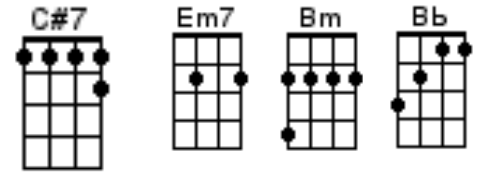

P.S. I Love You - Lennon-McCartney 1962

No Intro

[G] As I [C#7] write this [D] letter

[G] Send my [C#7] love to [D] you

Re-[G]member [C#7] that I'll [D] always

[D] Be in [A] love with [D] you

[D] Treasure these few [Em7] words till we're to-[D]gether

Keep [A] all my love for-[Bm]ever

[A] P.S. I love [Bb] you < 2 3 4 / 1 2 >

[Bb↓] you [C↓] you [D] you [D]

[D] I'll be coming [Em7] home again to [D] you love

And [A] till the day I [Bm] do love

[A] P.S. I love [Bb] you < 2 3 4 / 1 2 >